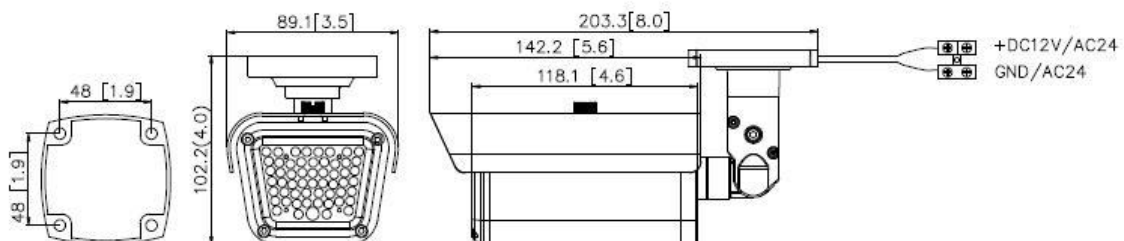

DATASHEET

TBK-IR055-60

MAIN FEATURES

- IR effective distance: 55 m.
- IR effective degree: 60°
- Built-in 55 high power LEDs.
- Autoswitch on under 10 lux by CDS.
- Dual power: CD12V/AC24V.
- Aluminium housing, IP66.
- Dimensions: 203.3 × 89.1 × 102.2 mm.

Infrared illuminator, providing 55 meters and 60 degree effective illumination range. Easy installation, as the illuminator includes the bracket and a photocell to switch on automatically when the environment illumination becomes darker than 10 lux.

DIMENSIONS

TBK-IR055-60

SPECIFICATIONS

CAMERA	
IP Rating	IP66
Type	Outdoor
Luminaire	850nm IR LEDs
Angle	60°(Outdoor)
Emissive Power	8.8W
Outdoor Distance	55M (180.3ft) (Outdoor)
Control	CDS/10Lux
Power supply	DC12V±10%/AC24V±10%
Current Consumption	DC410mA/ AC320mA(Max)
Dimension	203.3×89.1×102.2mm (8.0"×3.5"× 4.0")
Weight	750g (26.5oz)
Storage Temperature	-30~+60°C (-22~+140°F)
Operating Temperature	-30~+40°C (-22~+104°F)